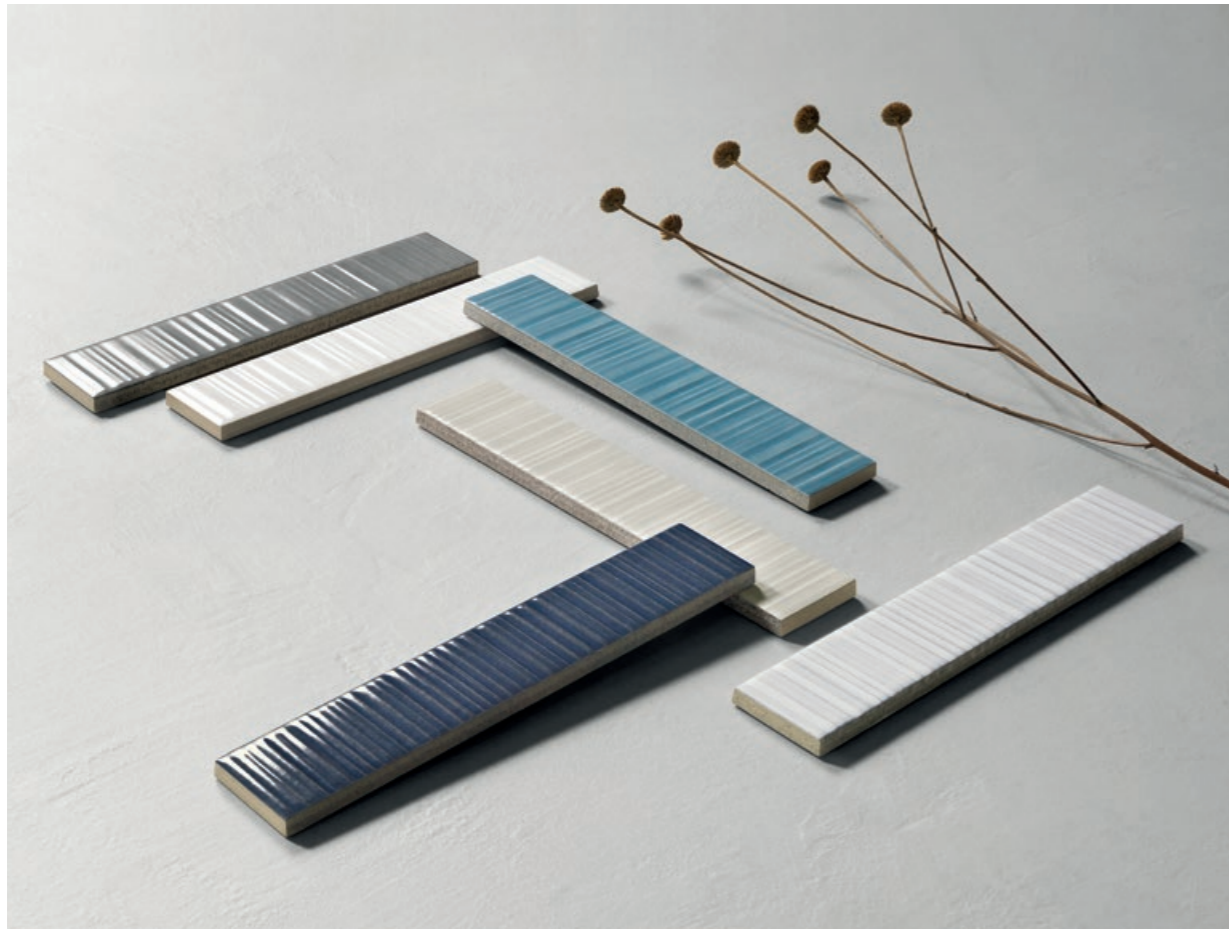

# V I B R A N T

03 /  
WHITE

04 /  
GREY

08 /  
BEIGE

10 /  
PEWTER

12 /  
BLUE

13 /  
AQUA

”

WHITE

Una struttura a barrette verticali irregolari crea una geometria ripetitiva ma sempre diversa dove l'alternanza delle sfumature gioca col riverbero della luce e dei suoi riflessi.

*A soft texture of vertical irregular bars produces a repetitive but always different geometry enhancing a multiple blend of shades and playing with the light and its reflections.*

*Glazed porcelain product available in 6 colors and in size 4,5x23cm, an elegant and refined proportion suitable and suggested both for residential application and for commercial, hospitality purpose.*